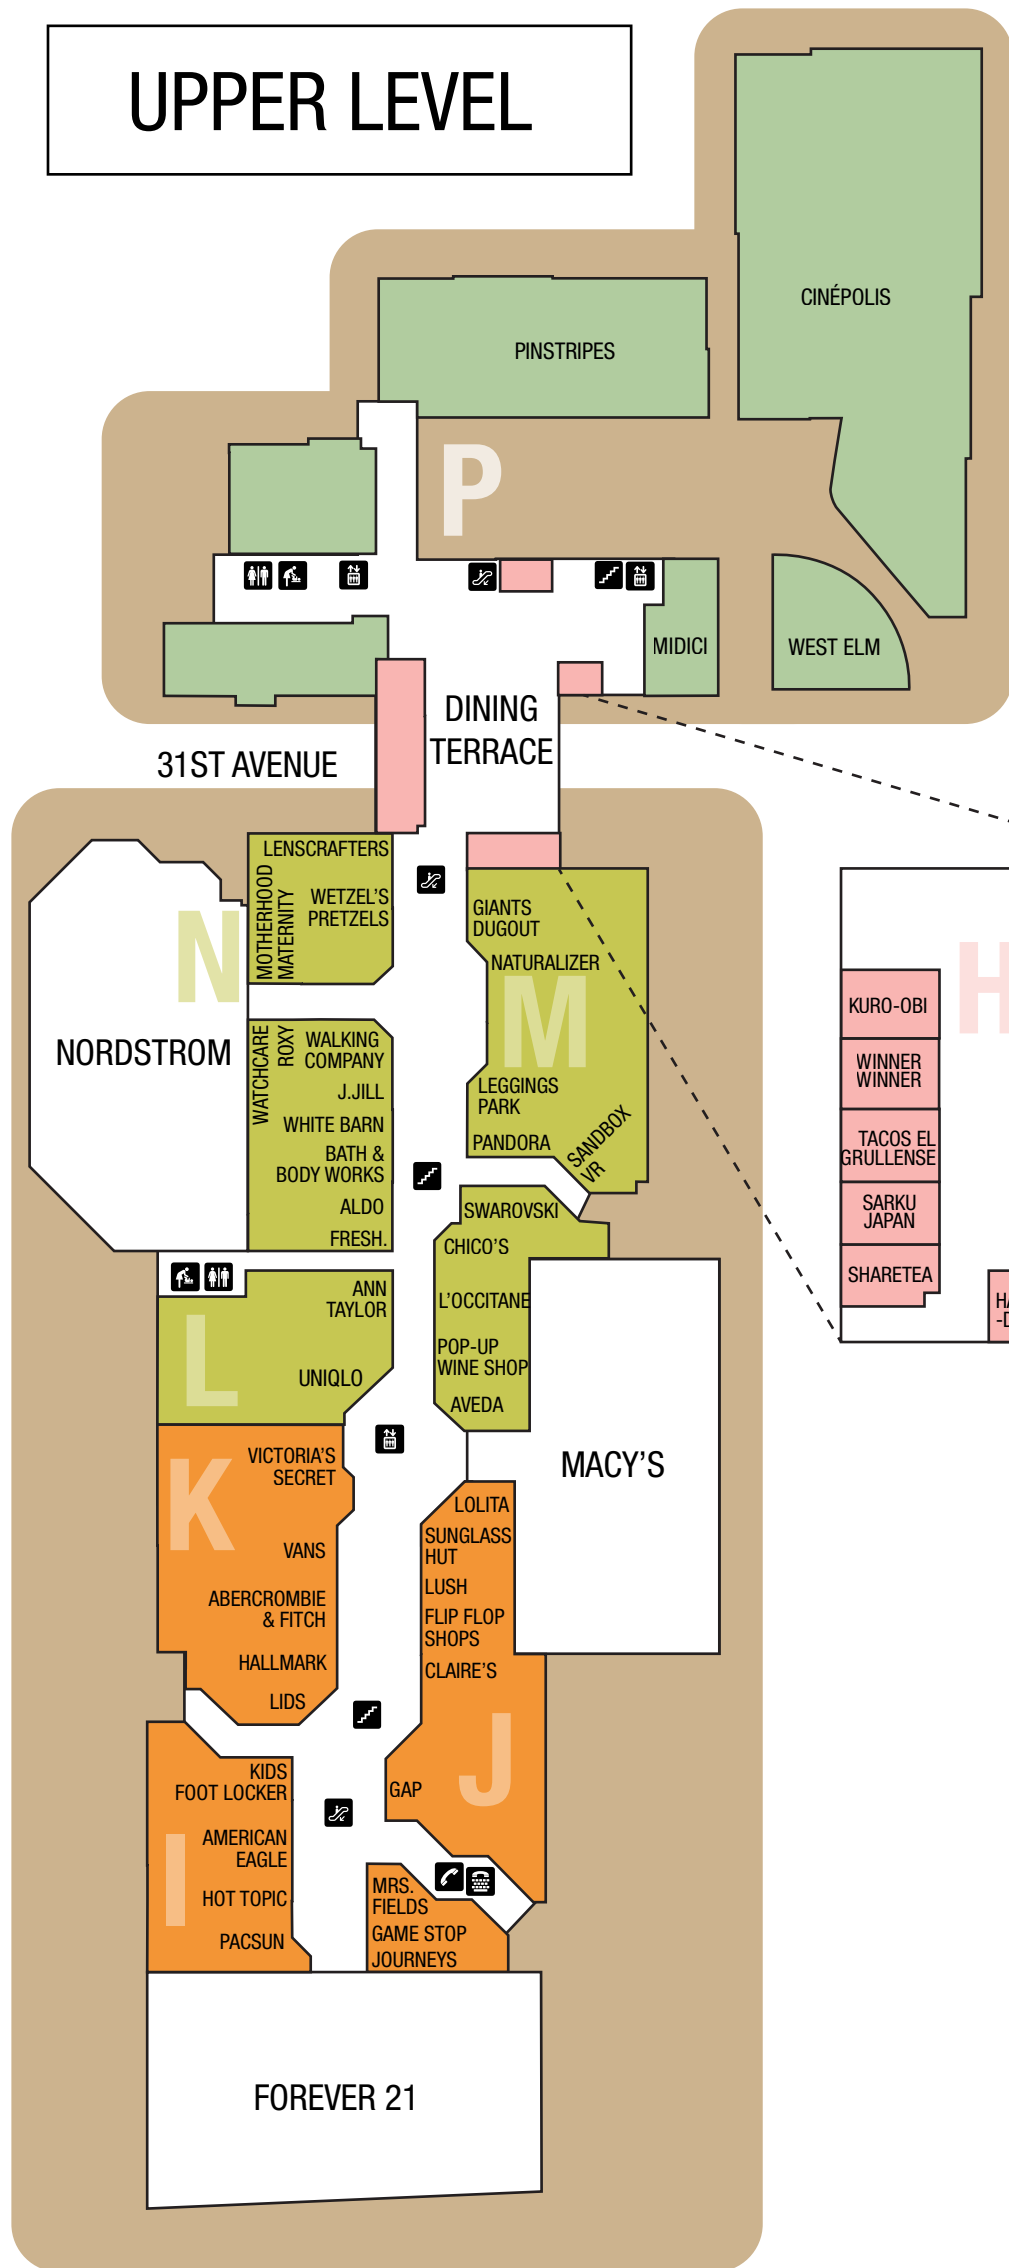

HILLSDALE

SHOPPING CENTER

UPPER LEVEL

LOWER LEVEL

LEGEND

- | | | | | | | | |
|--|----------------------|--|-----------|--|-----------|--|------------|
| | RESTROOMS | | ELEVATOR | | PAYPHONE | | SECURITY |
| | FAMILY LOUNGE | | ESCALATOR | | ADA PHONE | | OPERATIONS |
| | CONCIERGE/GIFT CARDS | | STAIRS | | ATM | | MANAGEMENT |