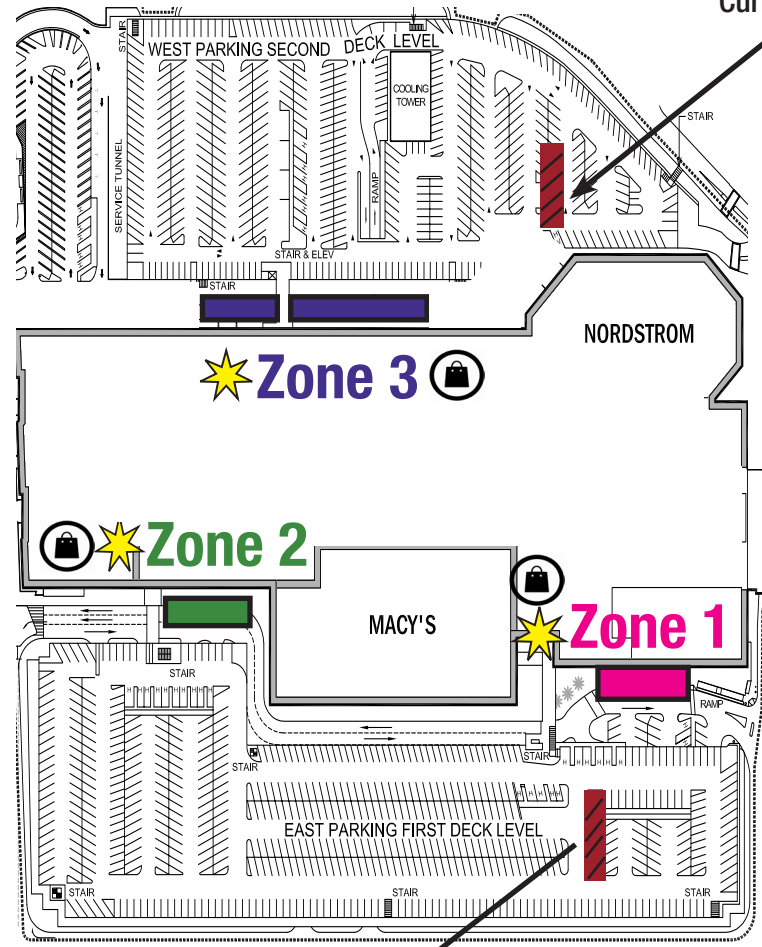

CURBSIDE PICKUP LOCATIONS

NORDSTROM 
Curbside Pickup

  **Zone 5**

  **Zone 6**

Macy's Curbside Pickup

-  **Curbside Pickup Zones**
- Zone 1 - East Sailer North**
 - Zone 2 - East Sailer South**
 - Zone 3 - West Sailer**
 - Zone 4 - North Block**
 - Zone 5 - South End West**
 - Zone 6 - South End East**

 **HILLSDALE**
SHOPPING CENTER